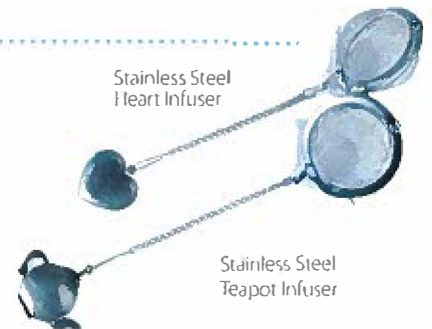

Infusers

Quick and simple loose leaf brewing!

Steeping Sacks (100 Sacks)

Best for Rooibos Tea!

Stainless Steel Heart Infuser

Stainless Steel Teapot Infuser

SWAN HILLS SCHOOL  DIVISION 1 FUNDRAISER
 To Place an Order, Please see a Division 1 Teacher:
 Ms. Fife, Mrs. Christensen, Mrs. Tanton or Miss Witwer.
ORDERS WITH PAYMENT MUST BE IN BY NOVEMBER 28